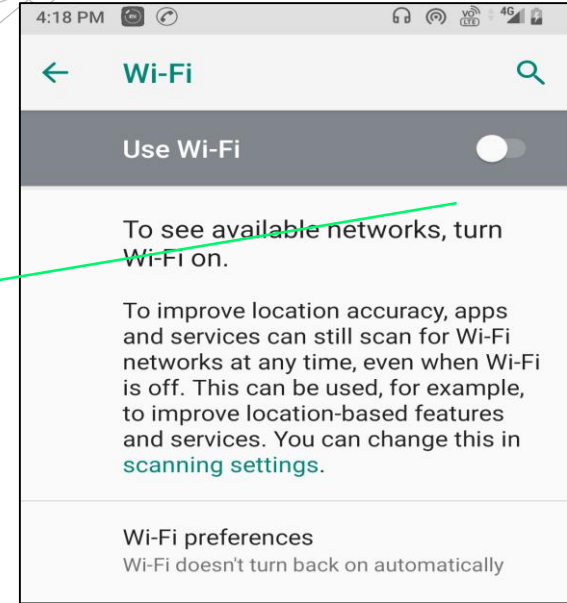

http://20.20.20.4:8090/ and press enter.

3:59 PM

Computer Center

Connect automatically

Network Authentication

Username

.....|

Login