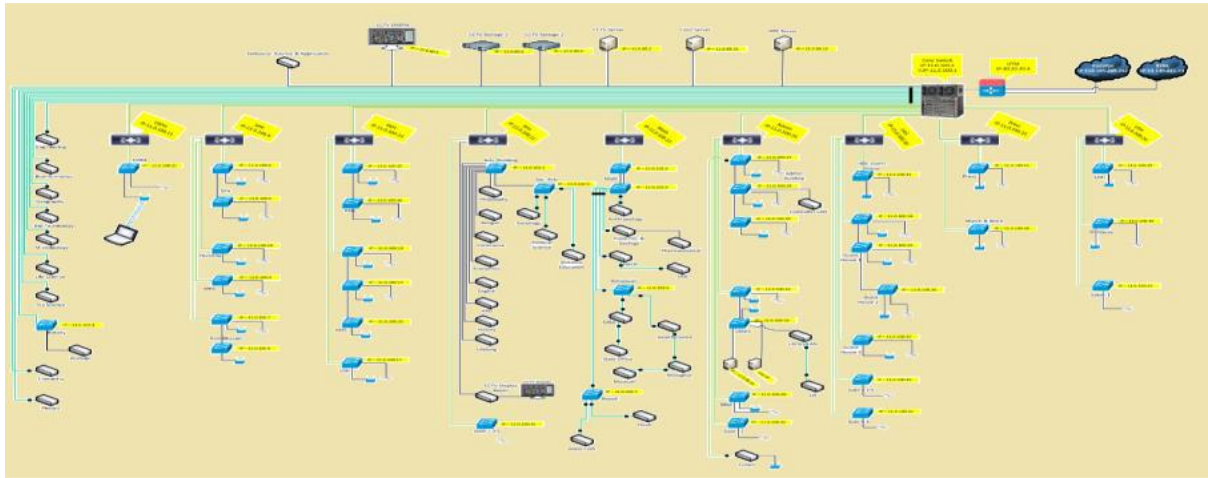

# Wifi enabled Campus

# Table of Contents

- Wifi Enabled Campus ..... 2
- Connect with NBU Network..... 3
- Major Equipment ..... 4

## Block Diagram

## Major Equipment

Equipment	Quantity
Wireless Controller	1
Access Points	254